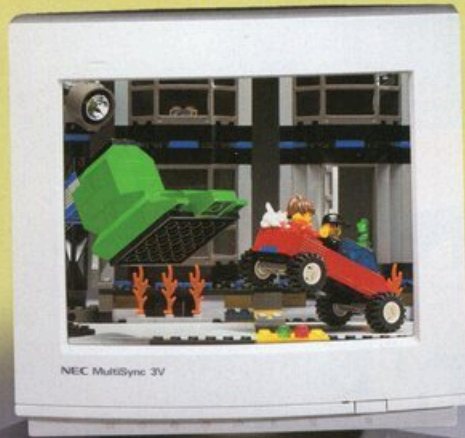

A. Make real LEGO movies!

First, build a cool movie set. The earthquake movie set comes with an awesome background, a breakaway road, scary dinosaur, and even a giant monster foot! Plug the special PC movie camera into your computer and film the action. Use the movie editing software to cut out scenes, create special effects and add sounds. For a real world premiere, you can e-mail the film to your friends. Includes a book of moviemaking tips, PC movie camera and movie editing software. PC and Monitor required, but not included (see minimum system requirements below). Ages 8-16. 434 pieces.

#1349 LEGO & Steven Spielberg MovieMaker Set $179.99

Minimum PC Requirements: Pentium® 233 MMX, Windows® 98, 32 MB of RAM, Direct X7 Compatible graphic/sound card w/4MB RAM, USB Port (USB 1.1 compliant), 8x speed CD-ROM Drive and 100 MB Free Hard Disk Space (200 MB recommended).

15-Foot USB cable attaches to computer.